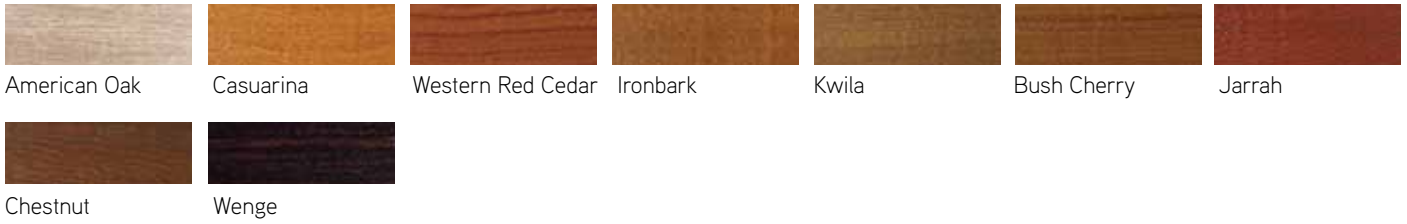

# COLOUR CHART

DecoWood® Range		Roller Doors	Sectional Doors							
			Classic Woodgrain Finish					Savannah Smooth Finish		
			Heritage	Ranch	Slim-Line	Flat-Line	Glacier	Slim-Line	Flat-Line	Glacier
	American Oak	N/A	S	S	S	S	S	S	S	S
	Casuarina	N/A	S	S	S	S	S	S	S	S
	Western Red Cedar	N/A	S	S	S	S	S	S	S	S
	Ironbark	N/A	S	S	S	S	S	S	S	S
	Kwila	N/A	S	S	S	S	S	S	S	S
	Bush Cherry	N/A	S	S	S	S	S	S	S	S
	Jarrah	N/A	S	S	S	S	S	S	S	S
	Chestnut	N/A	S	S	S	S	S	S	S	S
	Wenge	N/A	S	S	S	S	S	S	S	S

## Notes

S: Standard DecoWood® colour charged at standard DecoWood® price. N/A: Product is not available in this colour.

DecoVogue® Range		Roller Doors	Sectional Doors							
			Classic Woodgrain Finish					Savannah Smooth Finish		
			Heritage	Ranch	Slim-Line	Flat-Line	Glacier	Slim-Line	Flat-Line	Glacier
	Copper	N/A	S	S	S	S	S	S	S	S
	Lustre	N/A	S	S	S	S	S	S	S	S
	Bronze	N/A	S	S	S	S	S	S	S	S
	Platinum	N/A	S	S	S	S	S	S	S	S
	Titanium	N/A	S	S	S	S	S	S	S	S
	Cork	N/A	S	S	S	S	S	S	S	S
	Rustic	N/A	S	S	S	S	S	S	S	S

## Notes

S: Standard DecoVogue® colour charged at standard DecoVogue® price. N/A: Product is not available in this colour.

Please note: All colours shown on this chart are a guide only. The limitations of printing processes make extremely accurate matches impossible. We strongly recommend comparing your choice with actual samples. As DecoWood® finishes are designed to look like timber, variations in colour may be evident. Additionally, Steel-Line reserves the right to vary or remove colours without notice.

More than 70 Dulux® colours also available for sectional doors only. Product is available in a Powdercoat colour at Powdercoat pricing.

Please note: All colours shown on this chart are a guide only. The limitations of printing processes make extremely accurate matches impossible. We strongly recommend comparing your choice with actual samples. Additionally, Steel-Line reserves the right to vary or remove colours without notice.